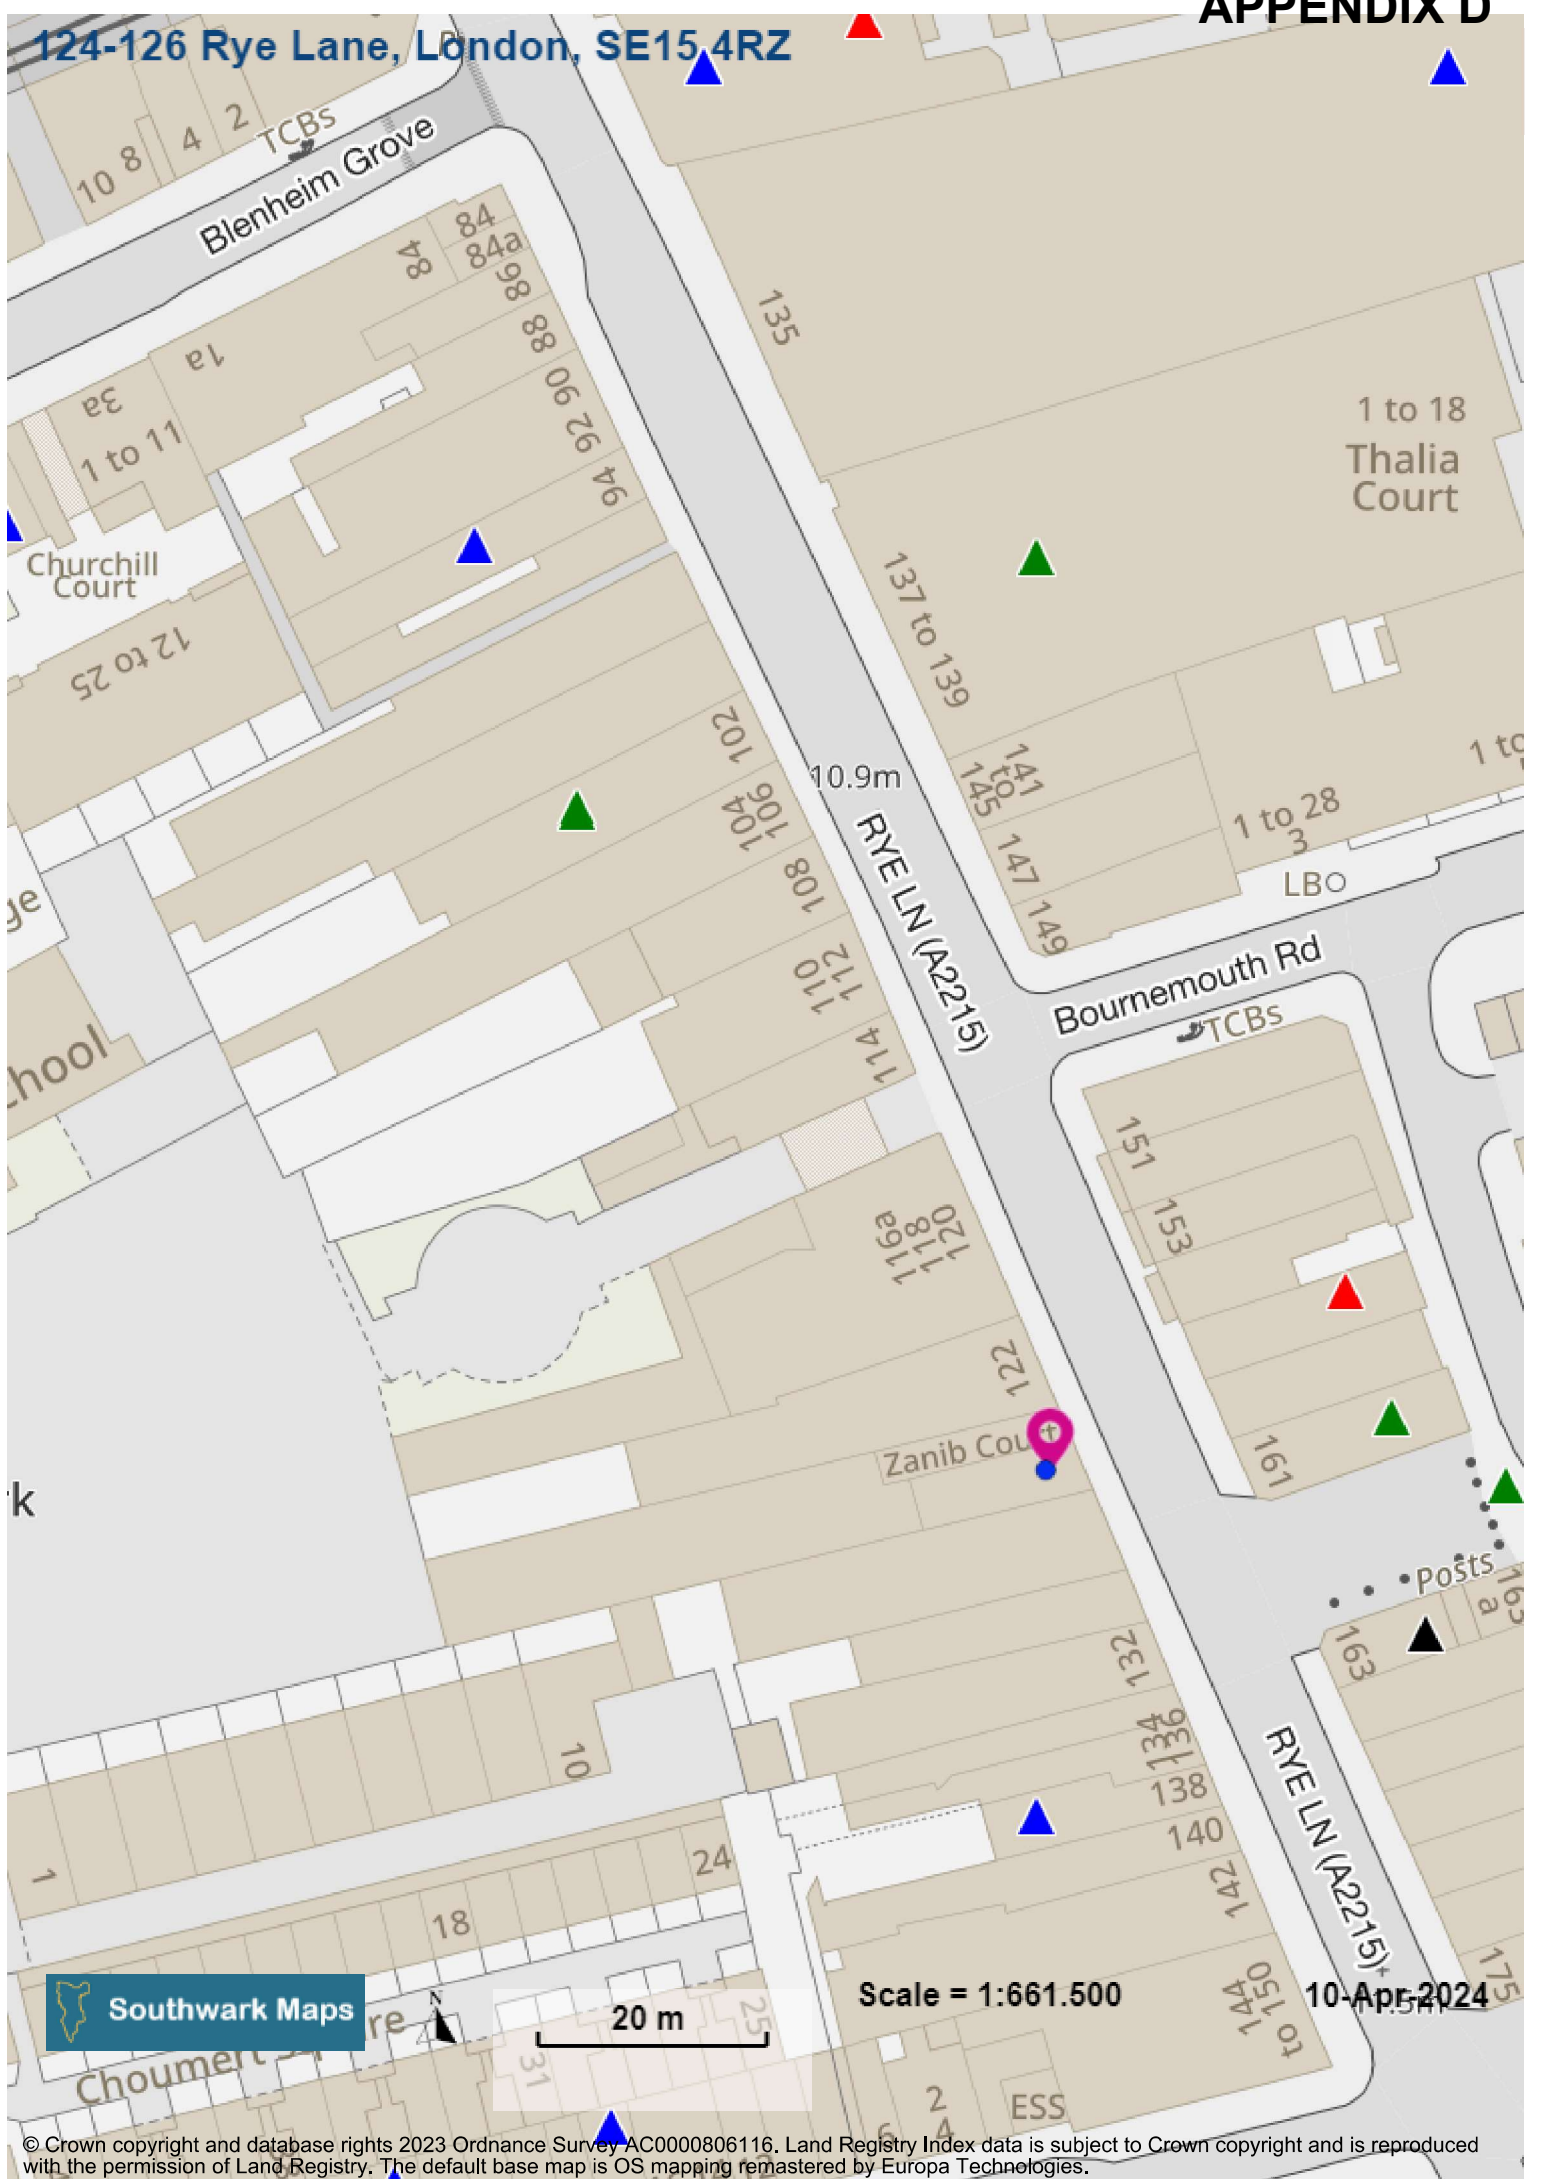

124-126 Rye Lane, London, SE15 4RZ

Southwark Maps

20 m

Scale = 1:661.500

10-Apr-2024